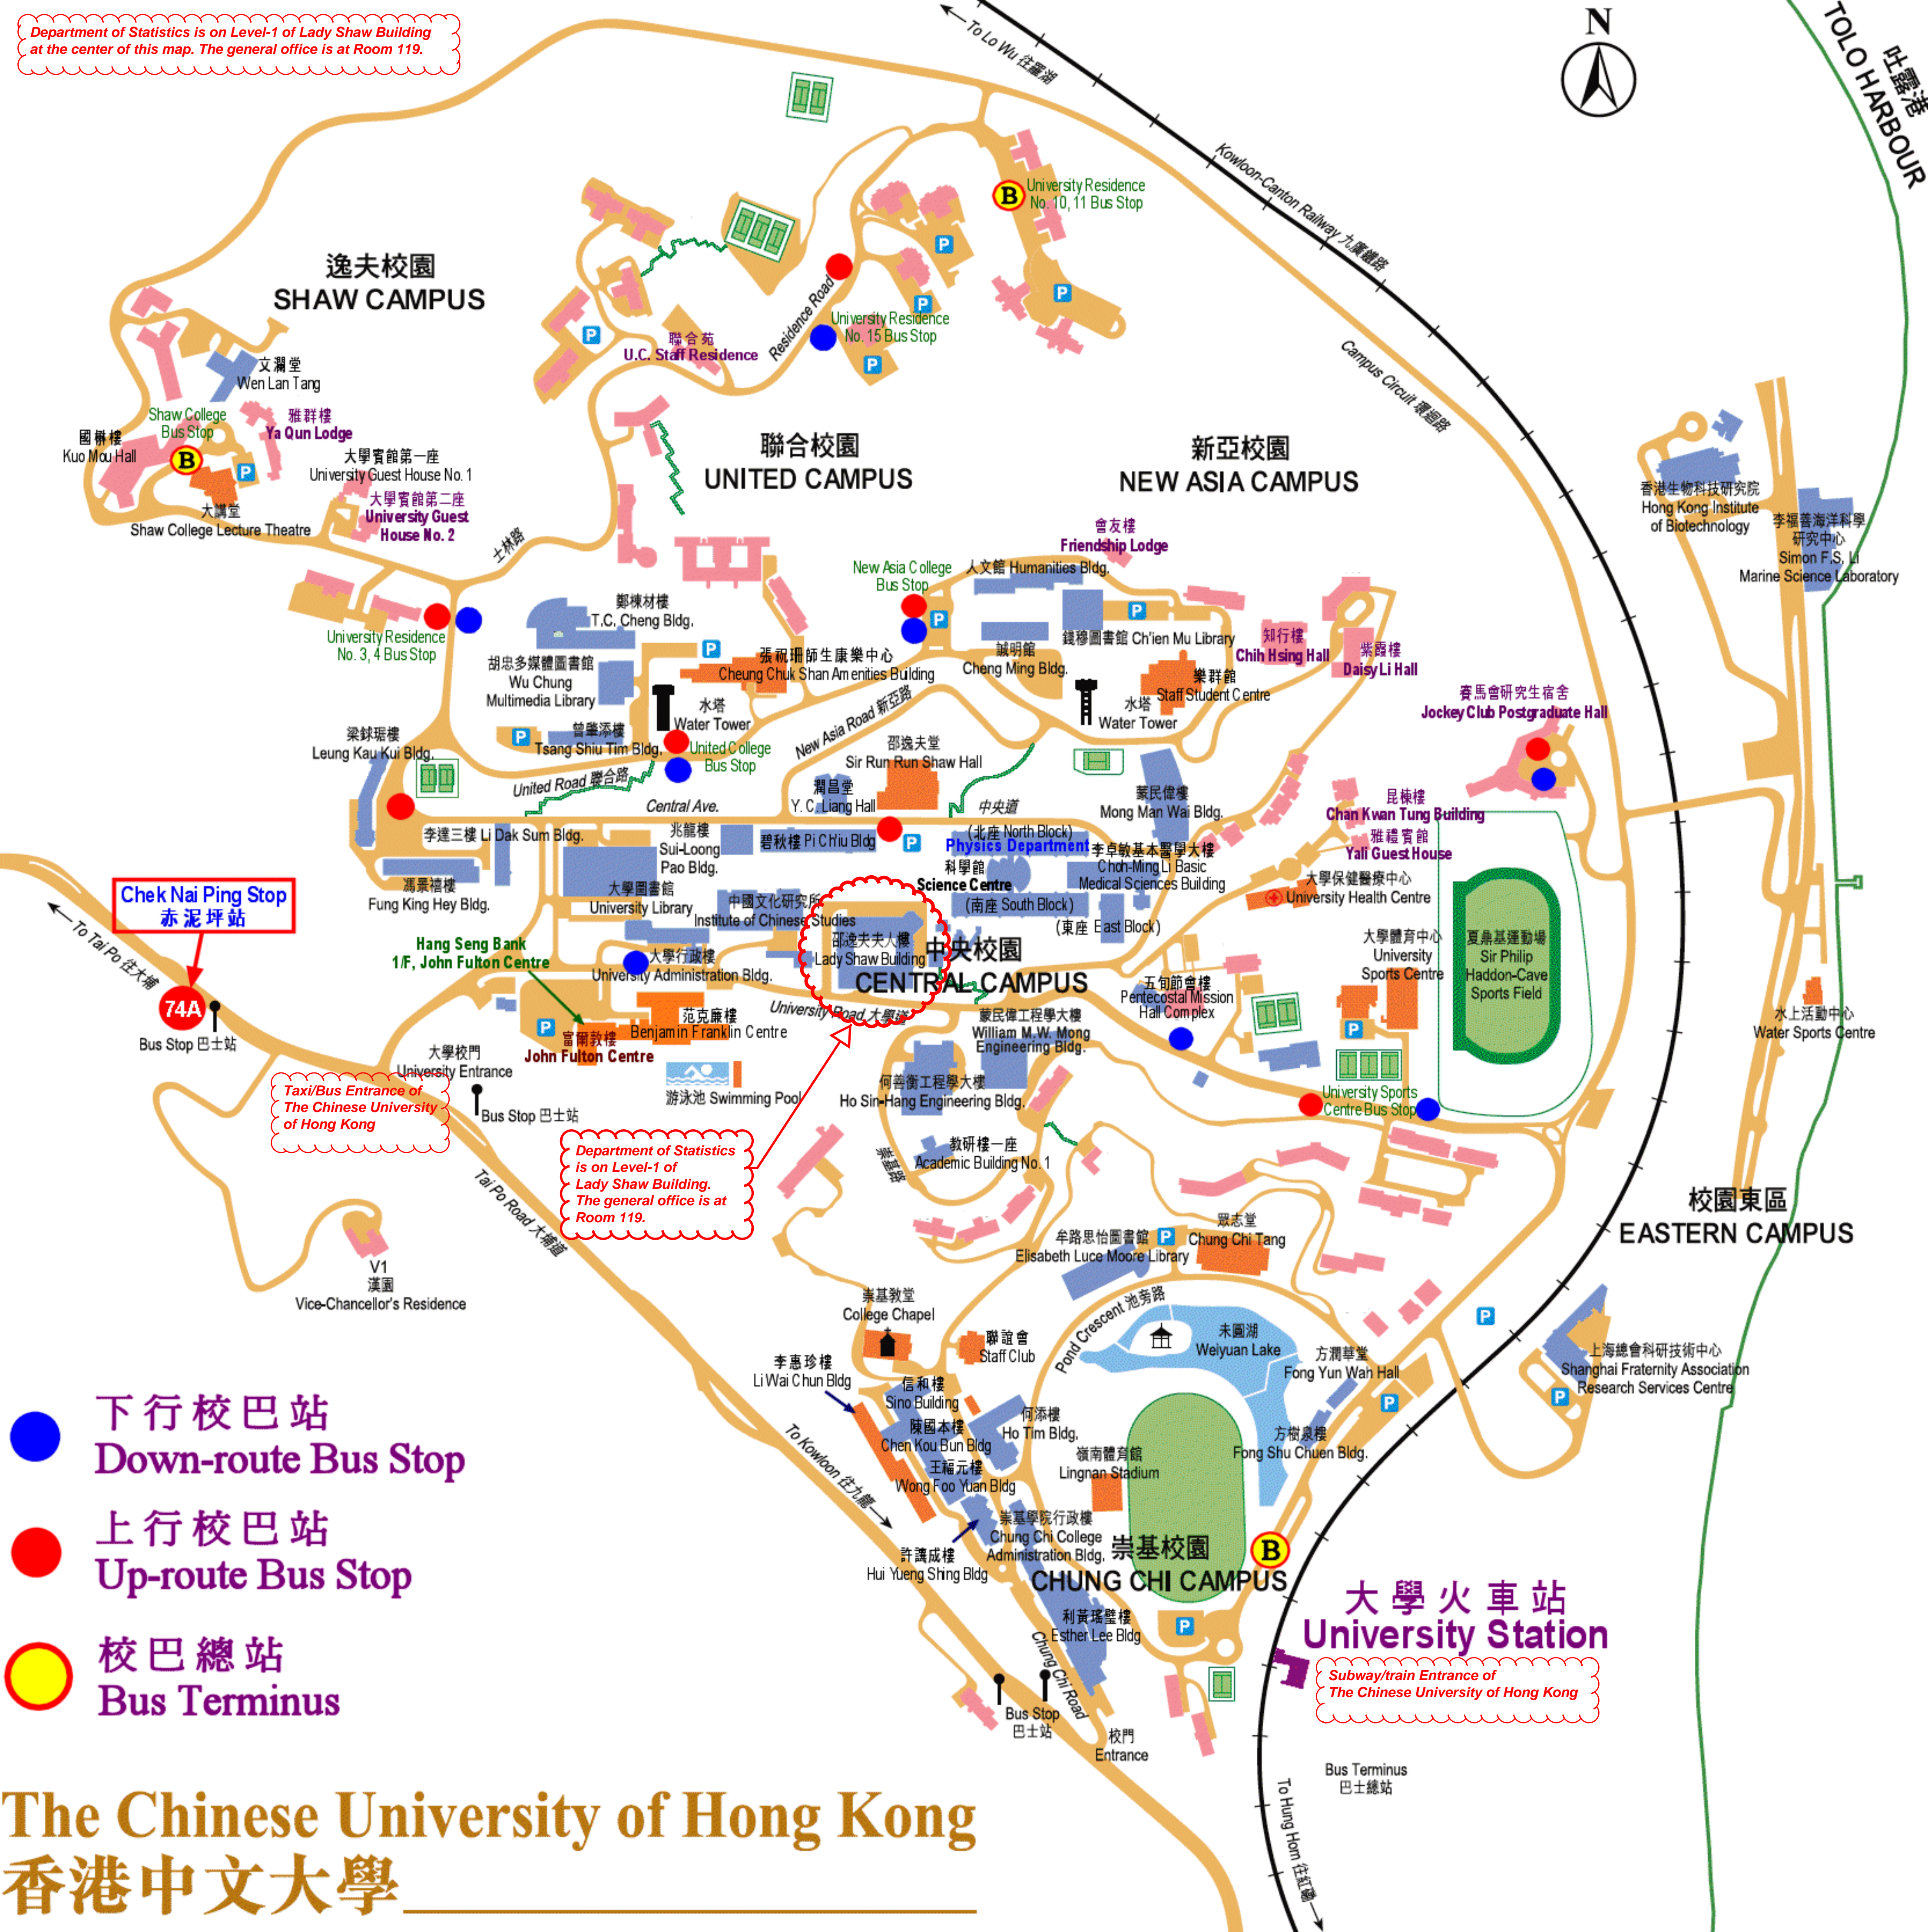

Department of Statistics is on Level-1 of Lady Shaw Building at the center of this map. The general office is at Room 119.

逸夫校園 SHAW CAMPUS

聯合校園 UNITED CAMPUS

新亞校園 NEW ASIA CAMPUS

中央校園 CENTRAL CAMPUS

校園東區 EASTERN CAMPUS

崇基校園 CHUNG CHI CAMPUS

大學火車站 University Station

● 下行校巴士站
Down-route Bus Stop

● 上行校巴士站
Up-route Bus Stop

● 校巴士總站
Bus Terminus

Taxi/Bus Entrance of The Chinese University of Hong Kong

Department of Statistics is on Level-1 of Lady Shaw Building. The general office is at Room 119.

Subway/train Entrance of The Chinese University of Hong Kong

The Chinese University of Hong Kong
香港中文大學